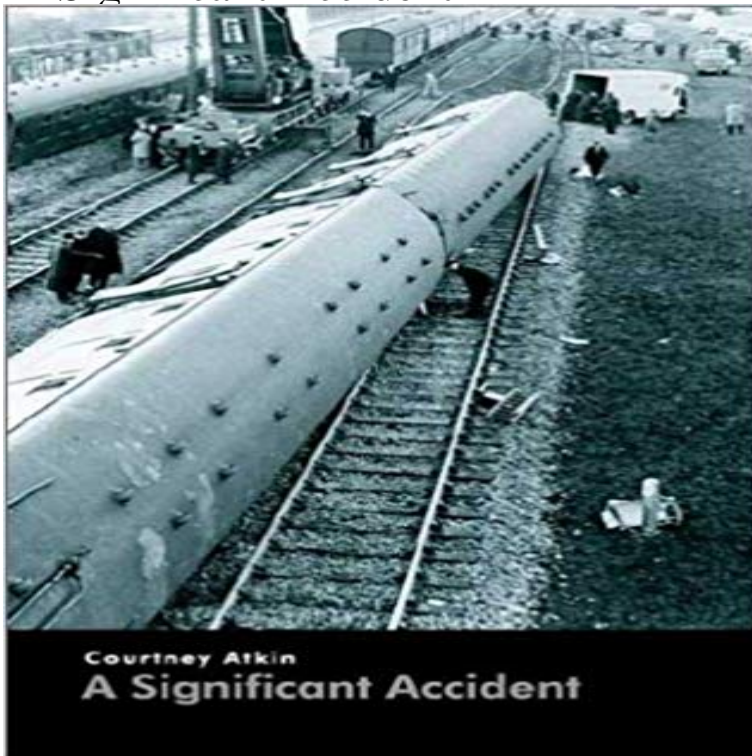

## A Significant Accident

On the night of Sunday, 5 March 1967, an express train travelling from Kings Cross to Edinburgh was derailed, killing five passengers and injuring eighteen others. Despite exhaustive investigations, British Railways officials could find no defects in the track, signalling or rolling stock, and the case was referred to the British Transport Police. Suspicion had already fallen on one man. Was it possible that the signalman operating the points at Connington South had caused the derailment and the subsequent loss of life? This meticulously researched book reveals the fascinating truth behind the newspaper headlines. With the help of eyewitness accounts, police reports and the expert knowledge of generations of railwaymen, Courtney Atkin reconstructs the events of one cold spring night and the investigation that led to the detection and conviction of the signalman.